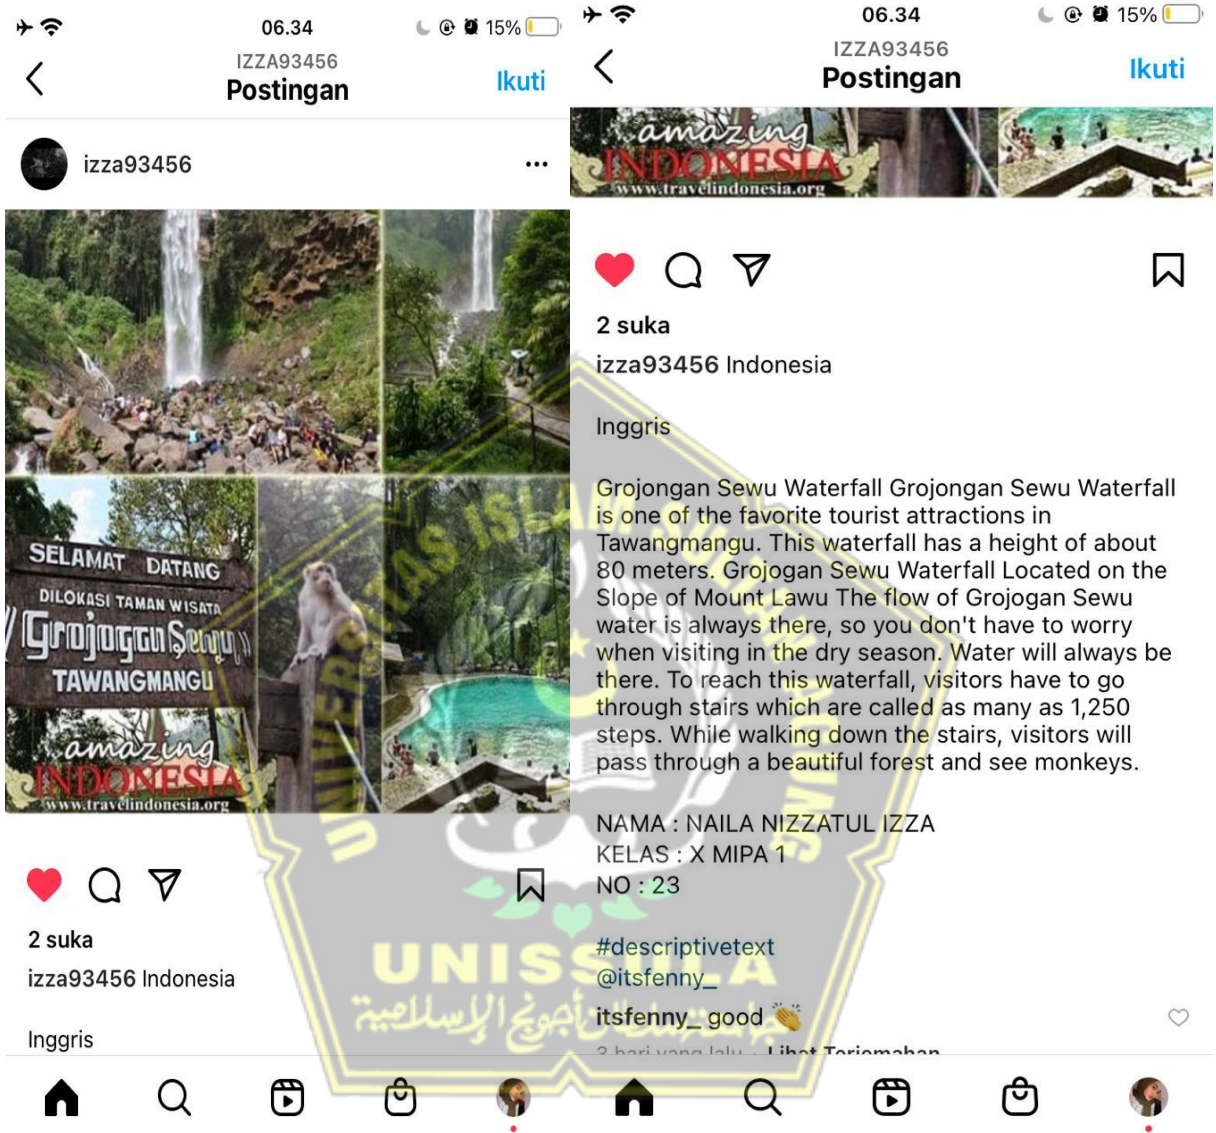

Appendix 3 The Result of Post test