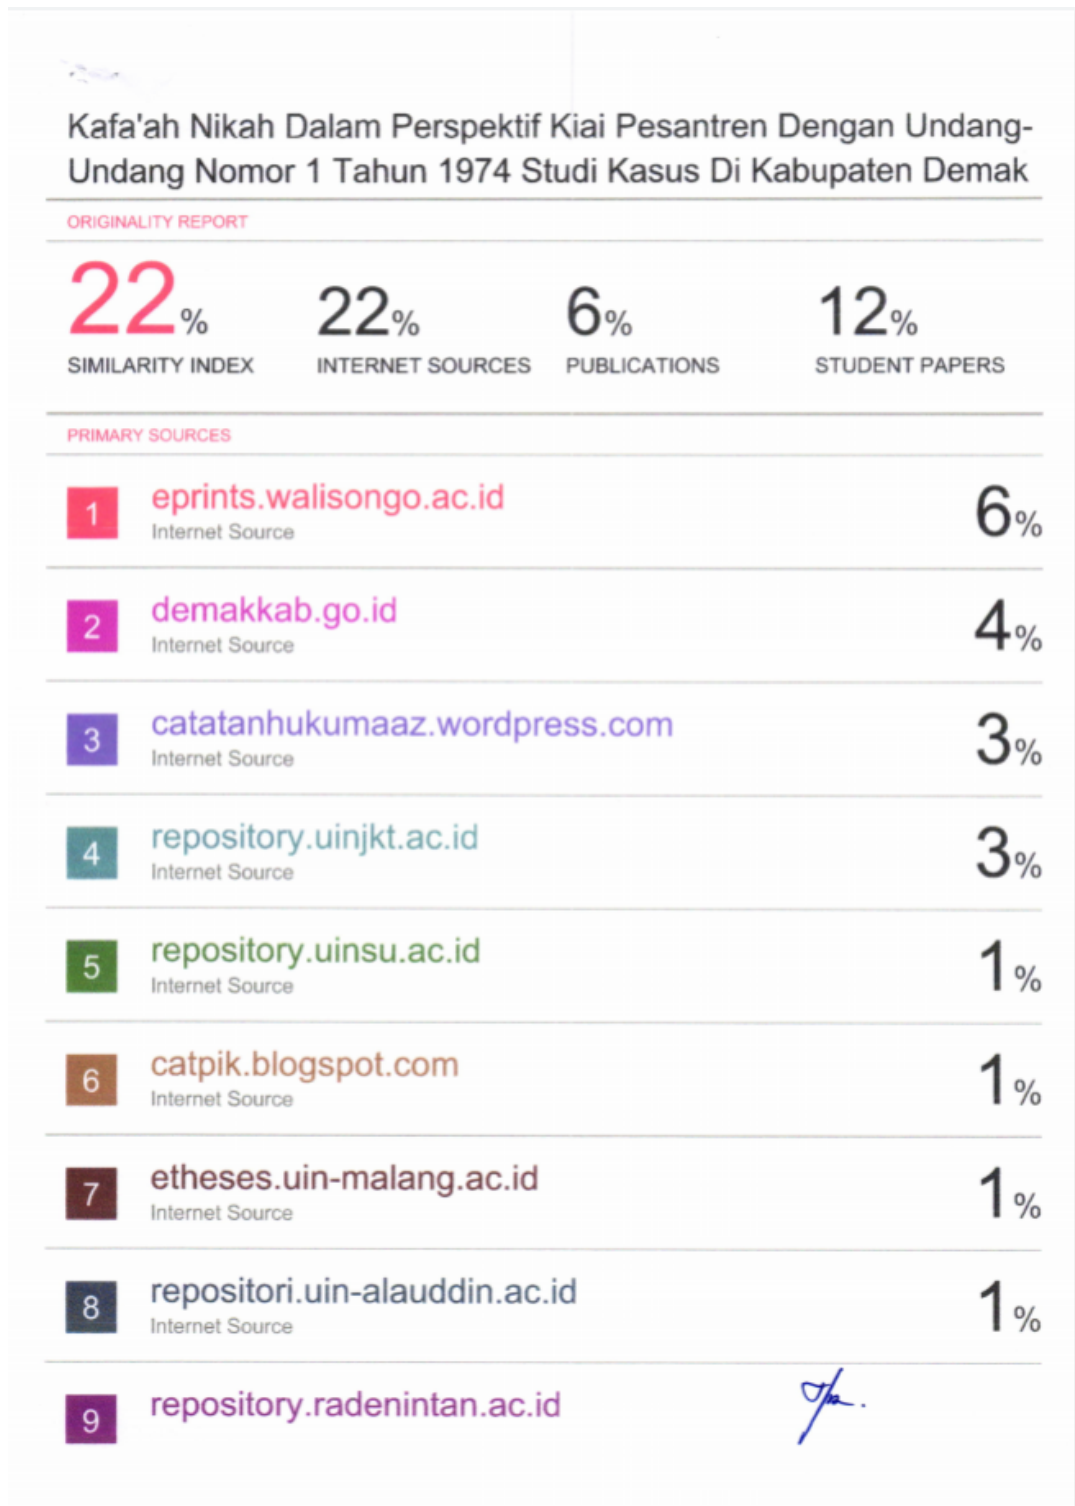

## LAMPIRAN-LAMPIRAN

	Internet Source	1%
10	docplayer.info Internet Source	1%
11	ejournal.uin-suka.ac.id Internet Source	1%

Exclude quotes	On	Exclude matches	< 1%
Exclude bibliography	On		

*J/* 8/5/2020  
M. Waiyani Ardi.