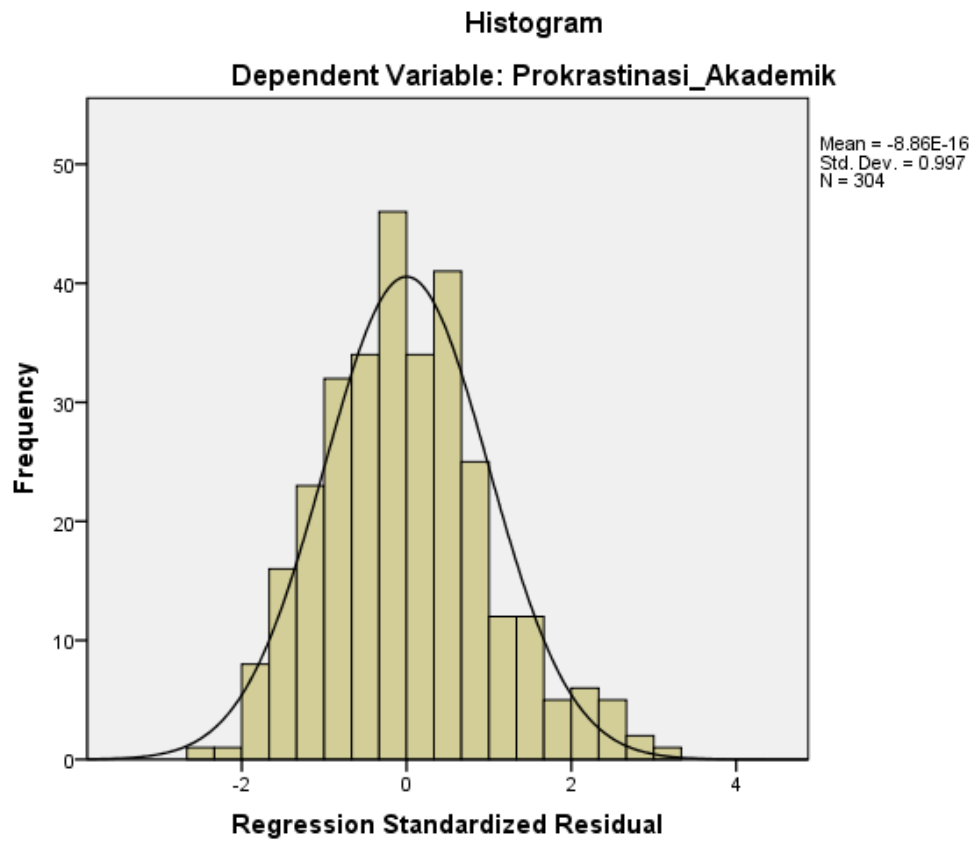

Coefficients^a

Model	Unstandardized Coefficients		Standardized Coefficients	t	Sig.	95,0% Confidence Interval for B		Correlations			Collinearity Statistics		
	B	Std. Error				Beta	Lower Bound	Upper Bound	Zero-order	Partial	Partial	Tolerance	VIF
1 (Constant)	93.57	3.367		27.786	.000	86.931	100.182						
Kesadaran_Diri	-.093	.075	-.092	-1.236	.217	-.241	.055	.492	.071	.058	.389	2.569	
Efikasi_Diri	-.500	.073	-.512	-6.843	.000	-.644	-.356	.584	.367	.319	.389	2.569	

a. Dependent Variable: Prokrastinasi_Akademik

Collinearity Diagnostics^a

Model	Dimension	Eigenvalue	Condition Index	Variance Proportions		
				(Constant)	Kesadaran_Diri	Efikasi_Diri
1	1	2.988	1.000	.00	.00	.00
	2	.009	18.511	.85	.03	.23
	3	.003	32.019	.15	.97	.77

a. Dependent Variable: Prokrastinasi_Akademik

Residuals Statistics^a

	Minimum	Maximum	Mean	Std. Deviation	N
Predicted Value	40.60	69.76	56.05	4.594	304
Residual	-15.586	20.031	.000	6.336	304
Std. Predicted Value	-3.365	2.985	.000	1.000	304
Std. Residual	-2.452	3.151	.000	.997	304

a. Dependent Variable: Prokrastinasi_Akademik