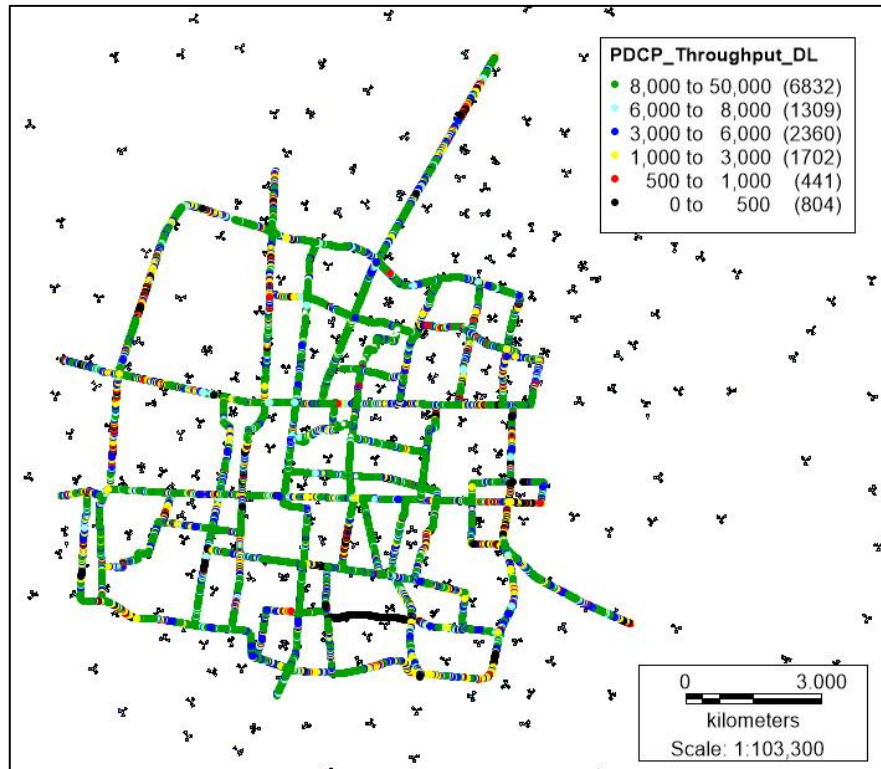

Gambar 14 Tampilan SINR Data Plotting Juli 2018

Lampiran 3 PDCP Throughput Download

Gambar 15 Tampilan PDCP Throughput Download Data Plotting Januari 2018

Gambar 16 Tampilan PDCP Throughput Download Data Plotting Februari 2018

Gambar 17 Tampilan PDCP Throughput Download Data Plotting Maret 2018

Gambar 18 Tampilan PDCP Throughput Download Data Plotting April 2018

Gambar 19 Tampilan PDCP Throughput Download Data Plotting Mei 2018

Gambar 20 Tampilan PDCP Throughput Download Data Plotting Juni 2018

Gambar 21 Tampilan PDCP Throughput Download Data Plotting Juli 2018

Lampiran 4 PDCP Throughput Upload

Gambar 22 Tampilan PDCP Throughput Upload Data Plotting Januari 2018

Gambar 23 Tampilan PDCP Throughput Upload Data Plotting Februari 2018

Gambar 24 Tampilan PDCP Throughput Upload Data Plotting Maret 2018

Gambar 25 Tampilan PDCP Throughput Upload Data Plotting April 2018